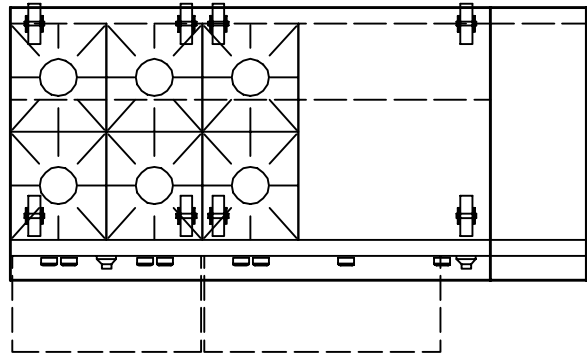

Vulcan Endurance Series Ranges
Stainless steel front, top front ledge, sides,
base, burner box, rear risers and high shelves.
6" adjustable legs standard
1" rear gas connection, CSA, NSF
1 year limited parts and labor warranty

VULCAN

P.O. Box 696 . Louisville, KY 40201 . Toll-free 1-800-814-2028 . 502-778-2791 . f.1-800-444-0602

MEDIUM DUTY COOKING

VULCAN

ENDURANCE GAS RANGE
60+12" OPEN BURNER / GRIDDLE

Model	Description	BTU	Pipe_Size
	Work Top	0.0	NA
60SS-6B24GT	RANGE	278,000	3/4"