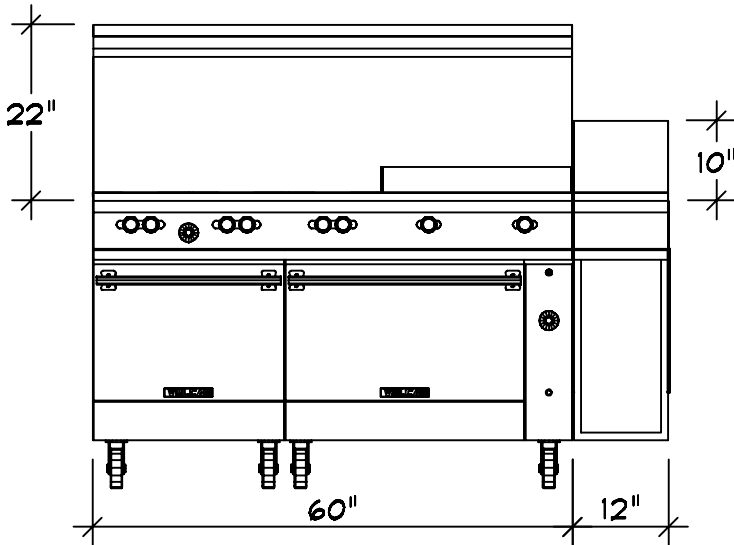

Vulcan Endurance Series Ranges
Stainless steel front, top front ledge, sides,
base, burner box, rear risers and high shelves.
6" adjustable legs standard
1" rear gas connection, CSA, NSF
1 year limited parts and labor warranty

VULCAN

P.O. Box 696 . Louisville, KY 40201 . Toll-free 1-800-814-2028 . 502-778-2791 . f.1-800-444-0602

MEDIUM DUTY COOKING

VULCAN

ENDURANCE GAS RANGE
60+12" OPEN BURNER / GRIDDLE

Model	Description	BTU	Pipe_Size
	Work Top	0.0	NA
60SS-6B24GT	RANGE	278,000	3/4"