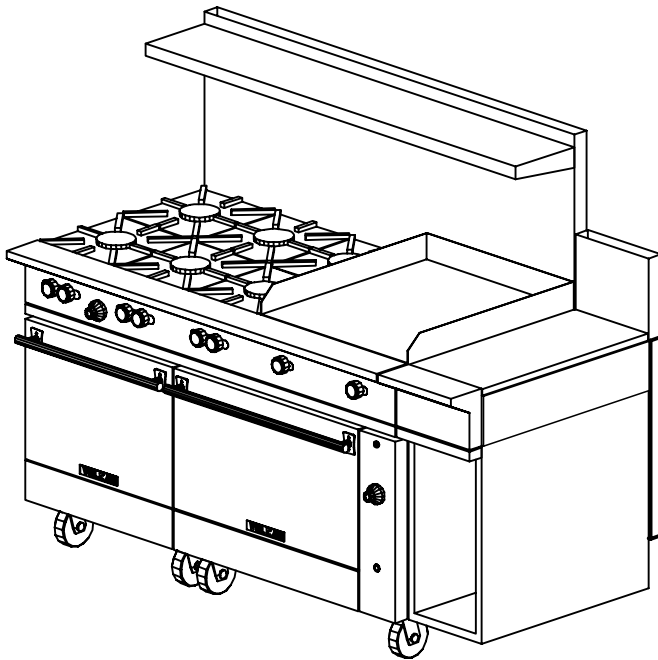

Item # _____

MEDIUM DUTY COOKING

VULCAN

**ENDURANCE GAS RANGE
60+12" OPEN BURNER / GRIDDLE**

Range Assembly

60SS-6B24GT Range
(2) Standard Oven
(6) Open Burners
24" TSTAT Griddle
On Casters
*** 12" Work Top
Open Cabinet
10" High Riser
Bolted Bodies

Vulcan Endurance Series Ranges
Stainless steel front, top front ledge, sides,
base, burner box, rear risers and high shelves.
6" adjustable legs standard
1" rear gas connection, CSA, NSF
1 year limited parts and labor warranty

VULCAN

P.O. Box 696 . Louisville, KY 40201 . Toll-free 1-800-814-2028 . 502-778-2791 . f.1-800-444-0602

MEDIUM DUTY COOKING

VULCAN

ENDURANCE GAS RANGE
60+12" OPEN BURNER / GRIDDLE

Model	Description	BTU	Pipe_Size
	Work Top	0.0	NA
60SS-6B24GT	RANGE	278,000	3/4"