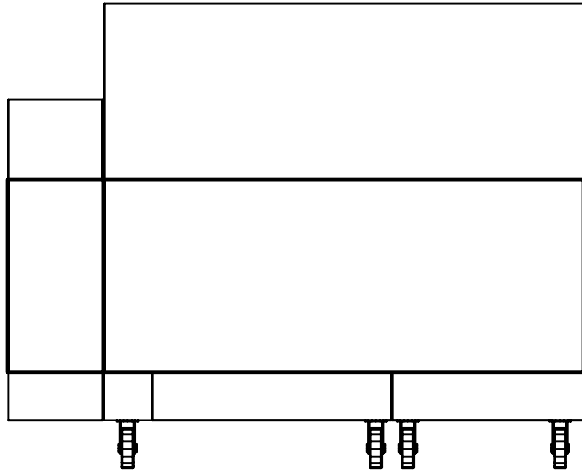

Vulcan Endurance Series Ranges
Stainless steel front, top front ledge, sides,
base, burner box, rear risers and high shelves.
6" adjustable legs standard
1" rear gas connection, CSA, NSF
1 year limited parts and labor warranty

VULCAN

P.O. Box 696 . Louisville, KY 40201 . Toll-free 1-800-814-2028 . 502-778-2791 . f.1-800-444-0602

MEDIUM DUTY COOKING

VULCAN

ENDURANCE GAS RANGE
60+12" OPEN BURNER / GRIDDLE

Model	Description	BTU	Pipe_Size
	Work Top	0.0	NA
60SS-6B24GT	RANGE	278,000	3/4"