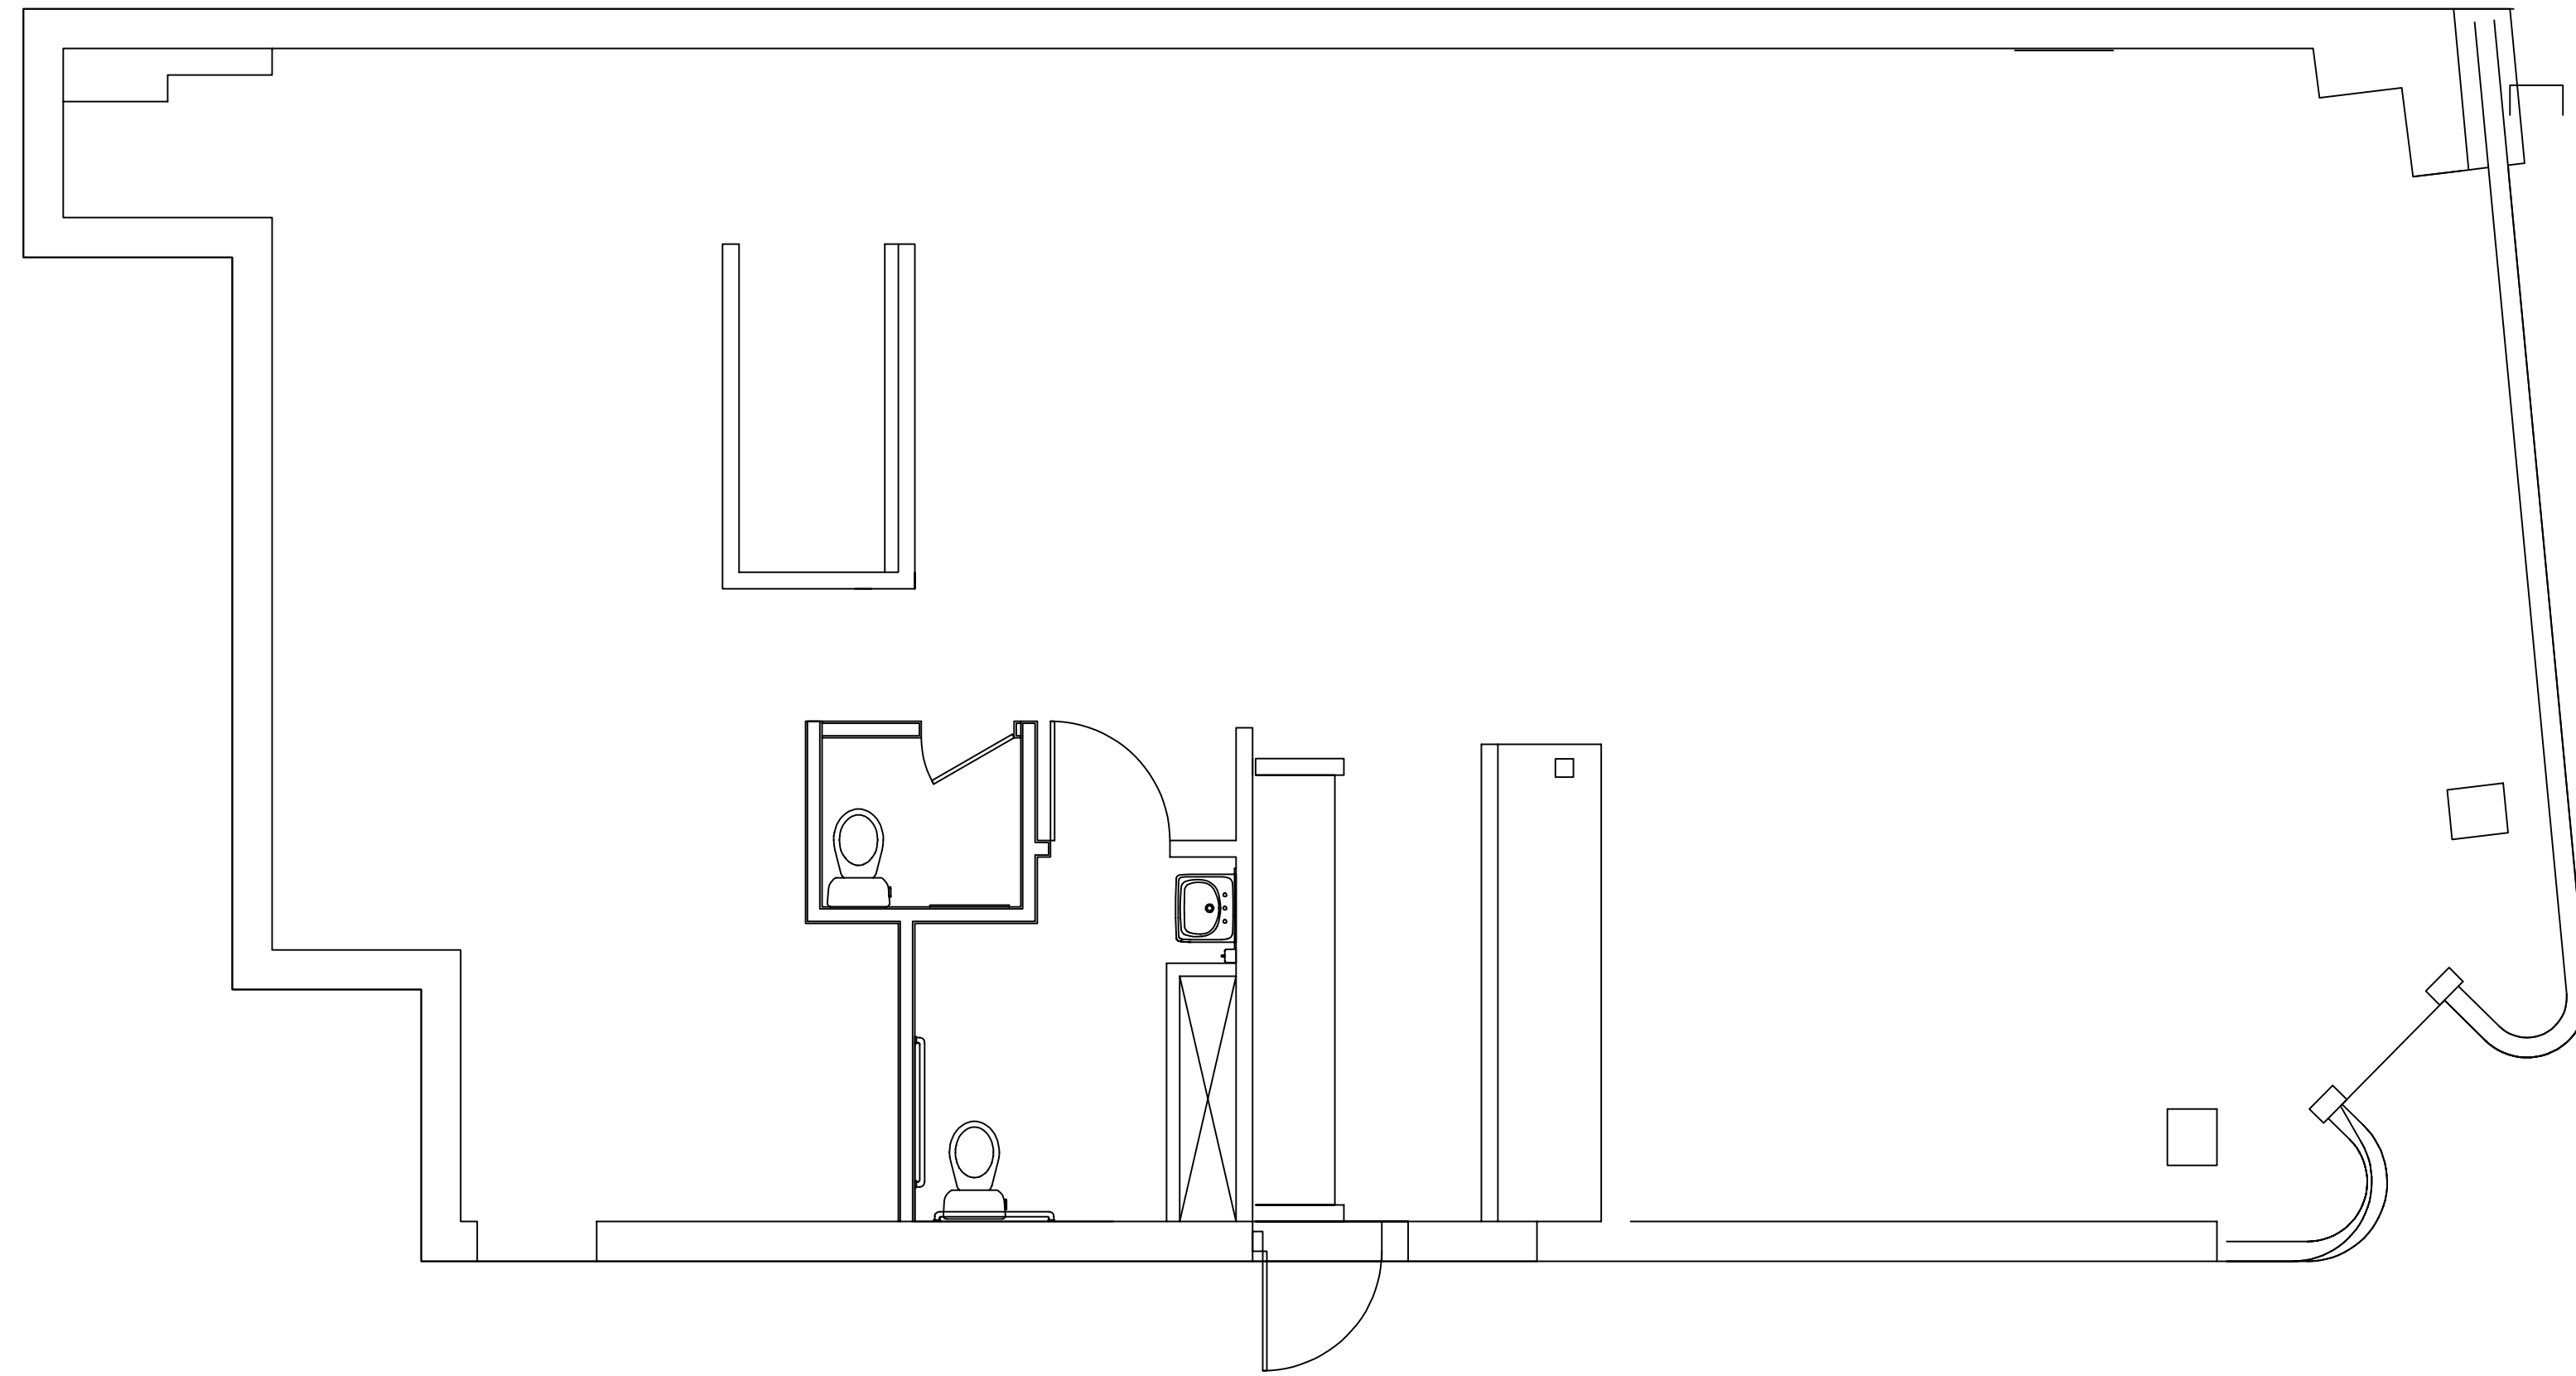

PLAN VIEW

1/4" = 1' - 0"

CONTENTS	
K1	
K2	
K3	
K4	
K5	
K6	
K7	
K8	
K9	
K10	
K11	
K12	

Mighty Quilns
Forest Hills
Forest Hills, NY

SCALE:
 AS NOTED
 DATE: 03/02/21
 DRAWN BY: DDB
 EP-QFH

K1

OF

No.	Date	By	Revision
05	3/2/21	ddb	BLOCK OUT
07	3/3/21	ddb	Per Markups
08	3/10/21	ddb	New Layout

Main Kitchen

Economy
PAPER &
RESTAURANT
 Supply Co., Inc.
 180 Broad Street Clifton, NJ 07013
 Wholesale Distributors Since 1932

D I M E N S I O N S

1 \ 4" = 1' - 0"

C O N T E N T S

K1	
K2	
K3	
K4	
K5	
K6	
K7	
K8	
K9	
K10	
K11	
K12	