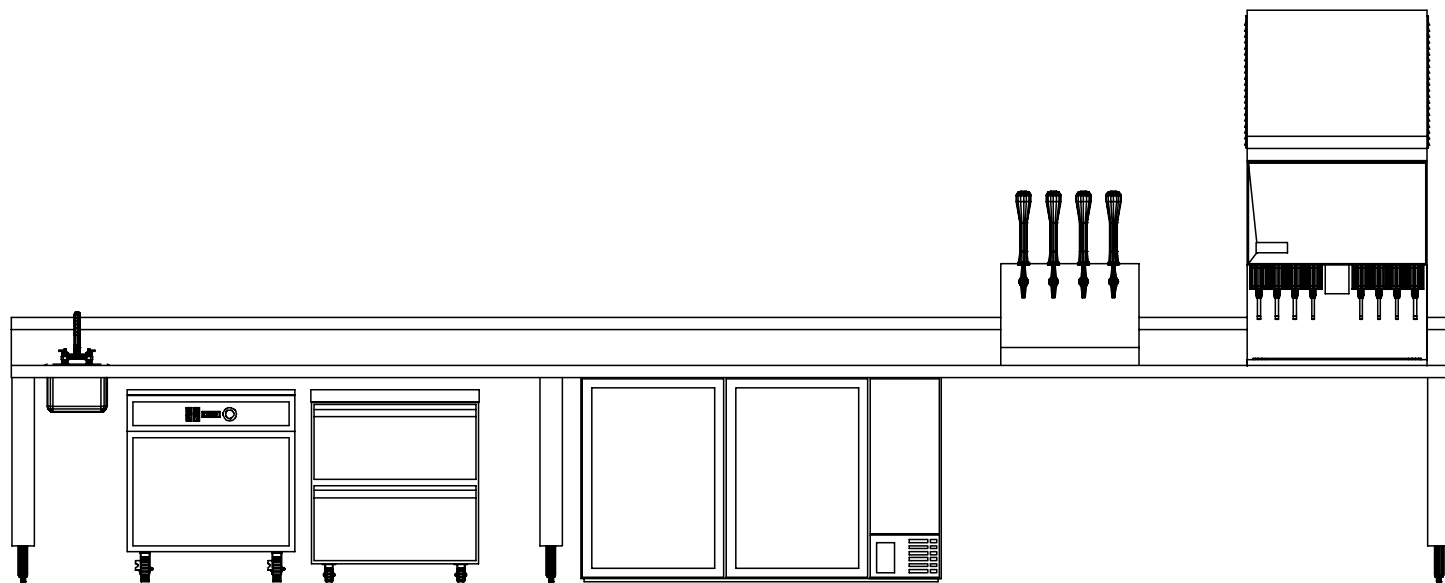

20
 MICHAEL KONZELMAN

QUINN'S BEVERAGE
 03-10-21

-BV20 ELEVATION

Economy
PAPER &
RESTAURANT
Supply Co., Inc.
180 Broad Street Clifton, NJ 07013

20
MICHAEL KONZELMAN

QUINN'S BEVERAGE
03-10-21

-BV20

SSE VIEW